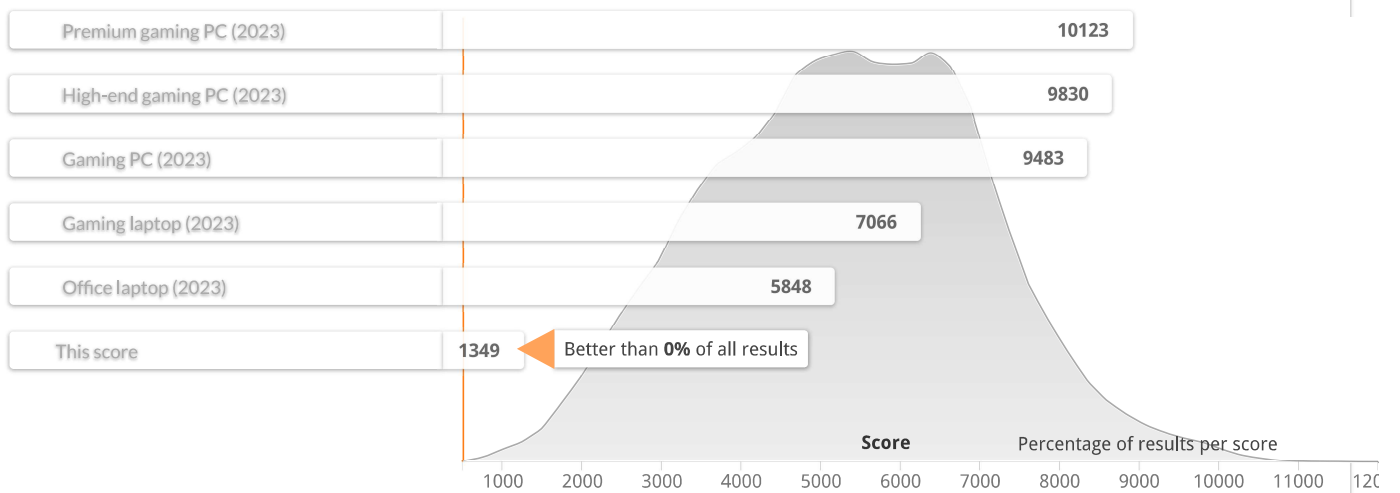

3DMARK®

PCMARK 10

SCORE

1 349 with **Intel HD Graphics 500(1x)** and **Intel Celeron J3455**

VALID RESULT

Web Score	3 565	Apps Score	3 400	Chat Score	3 549
Photo Score	1 042	Video Score	1 321	Writing Score	1 965
Rendering and Visualization Score	723	Spreadsheet Score	1 855	Essentials	3 503
		Productivity	1 909	Digital Content Creation	998

Add to compare

RESULT DETAILS

Futuremark System Info update available. Download the latest version 5.68.1202.0 [here](#)

VALID RESULT

DETAILED SCORES

SETTINGS

RUN DETAILS

Futuremark System Info update available. Download the latest version 5.68.1202.0 [here](#)

OTHER RESULTS IN PCMARK 10 RUN

Name ZIMABLADE_2023-11-21 15:50:07.0

Description

OPENCL DEVICES